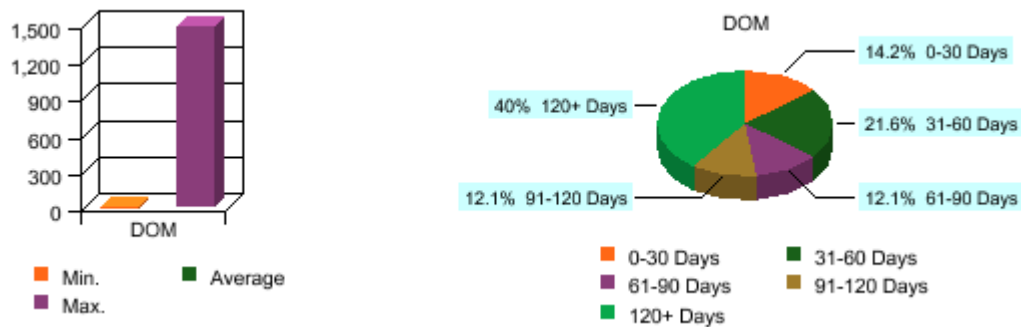

Days On Market Analysis

Listing Price/Selling Price