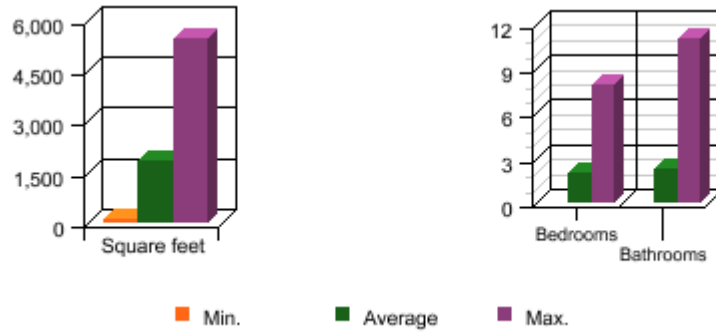

Minimum, Average, Maximum