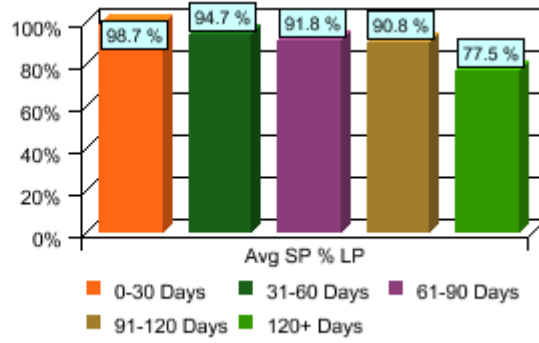

Privacy Statement

Information has not been verified, is not guaranteed, and is subject to change.
Copyright © 2010 Bay Area Real Estate Information Services, Inc. All rights reserved.
Copyright ©2010 Rapattoni Corporation. All rights reserved.
Generated: 8/03/10 4:18pm