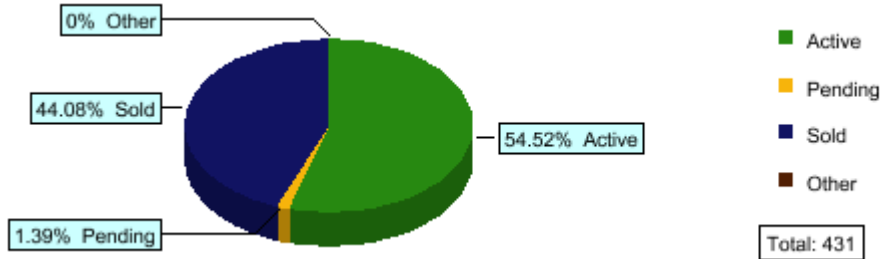

Statistical Charts

E-mail this page Print this page

Search Criteria

Property Type Residential **Transaction Type** Sale **Counties** Mendocino, Sonoma **Cities** Anchor Bay, Annapolis, Bodega Bay, Elk, Fort Ross, Gualala, Irish Beach, Jenner, Manchester, Point Arena, Stewarts Point, The Sea Ranch, Timber Cove **Statuses** Active, Contingent - Release, Contingent - Show, Contingent - Probate, Pending, Sold (4/25/2009 or after)

Listings per Status